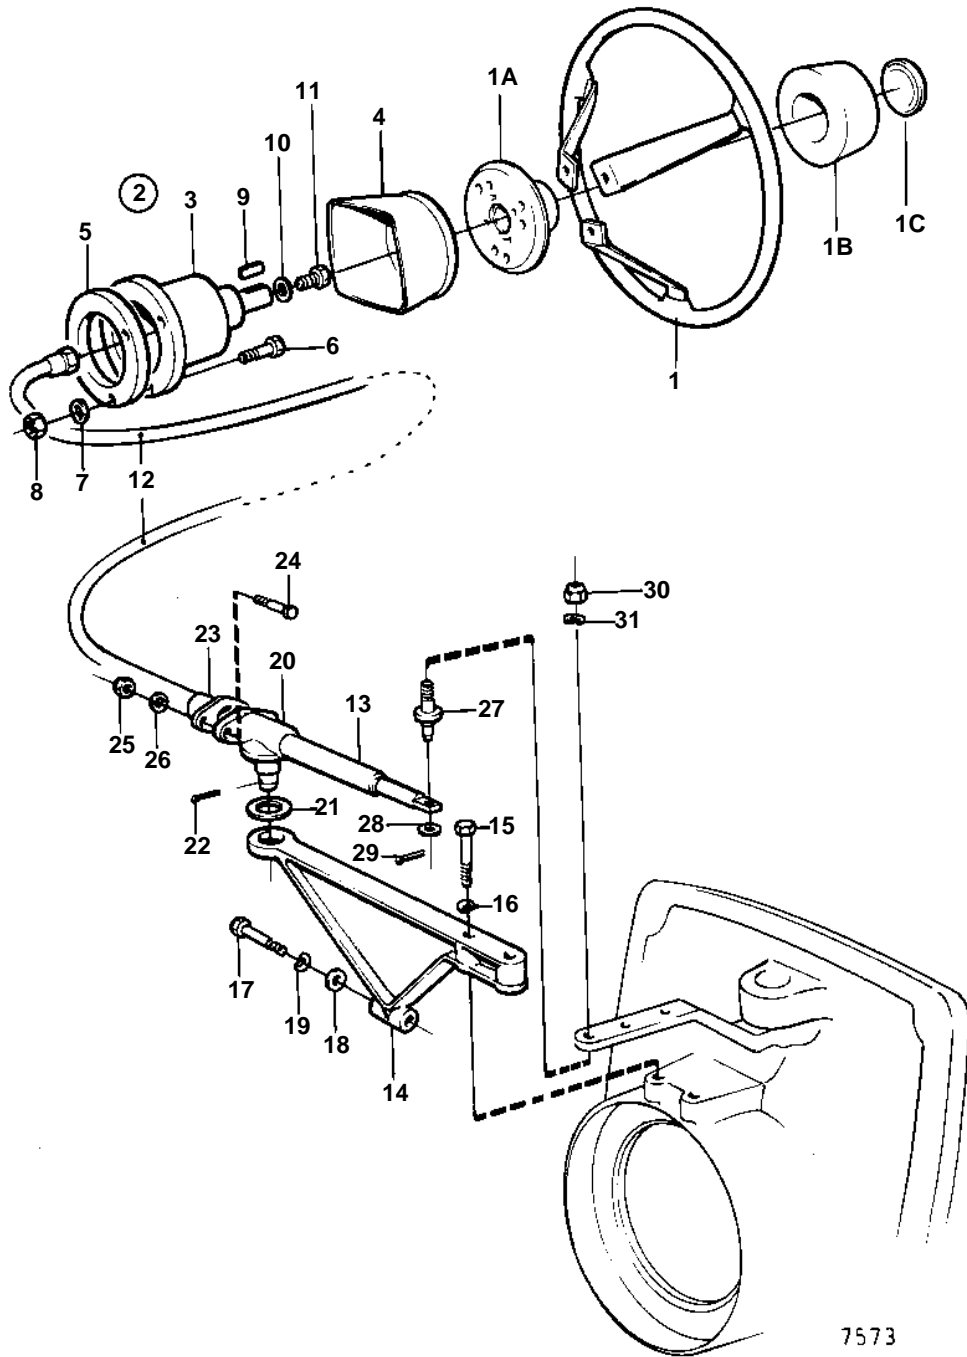

D41A,AQAD41A,AD41A

D41A,AQAD41A,AD41A

REF	PART NO.	QTY	DESCRIPTION	NOTES
1	850936	1	Steering wheel	
1A		1	• STEERING WHEEL HUB	
1B	828943	1	• Steering wheel pad	
1C	850938	1	• Steering wh emblem	
2	851056	1	Steering head	
3		1	• STEERING GEAR	
4	851057	1	• Cover	
5	851069	1	• Washer	
6	940101	3	• Screw	
7	941906	3	• Spring washer	
8	955781	3	• Nut	
9	851349	1	• Key	
10	948823	1	• Washer	
11	970944	1	• Screw	(940148)
12	852035	X	Steering cable	L = 800 MM
	851016	X	Steering cable, STEERING CABLE	L = 2500 MM
				REPL BY 851017
	851017	X	Steering cable	L = 2750 MM
	851018	X	Steering cable	L = 3000 MM
	851019	X	Steering cable, STEERING CABLE	L = 3250 MM
				REPL BY 851020
	851020	X	Steering cable	L = 3500 MM
	851021	X	Steering cable	L = 3750 MM
	851022	X	Steering cable	L = 4000 MM
	851023	X	Steering cable	L = 4250 MM
	851024	X	Steering cable	L = 4500 MM
	851025	X	Steering cable	L = 4750 MM
	851026	X	Steering cable	L = 5000 MM
	851027	X	Steering cable	L = 5250 MM
	851028	X	Steering cable	L = 5500 MM
	851029	X	Steering cable	L = 5750 MM
	851030	X	Steering cable	L = 6000 MM
	851031	X	Steering cable	L = 6500 MM
	851032	X	Steering cable	L = 7000 MM
	851033	X	Steering cable	L = 7500 MM
	851034	X	Steering cable	L = 8000 MM
	851921	X	Steering cable	L = 8500 MM
	851922	X	Steering cable	L = 9000 MM
	851923	X	Steering cable	L = 9500 MM
13	851147	1	Steering cylinder	FOR STARBOARD MOUNTING.
	851059	1	Steering cylinder	FOR PORT MOUNTING.
14	853079	1	Bracket kit	(853074)
15	970954	2	Screw	(955324)
16	941908	2	Spring washer	
17	955300	1	Screw	EARLY TYPE
	940142	1	Screw	LATE TYPE
18	960141	1	Washer	
19	941907	1	Spring washer	EARLY TYPE
20	853075	1	Anchorage	
21	955904	1	Washer	
22	907872	1	Cotter pin	
23	853076	1	Cap	
24	940101	2	Screw	
25	963105	2	Nut	
26	949607	2	Spring washer	
27	853077	1	Stud	
28	940097	1	Washer	
29	964960	1	Cotter pin	
30	963108	1	Nut	
31	940280	1	Spring washer	(949608)